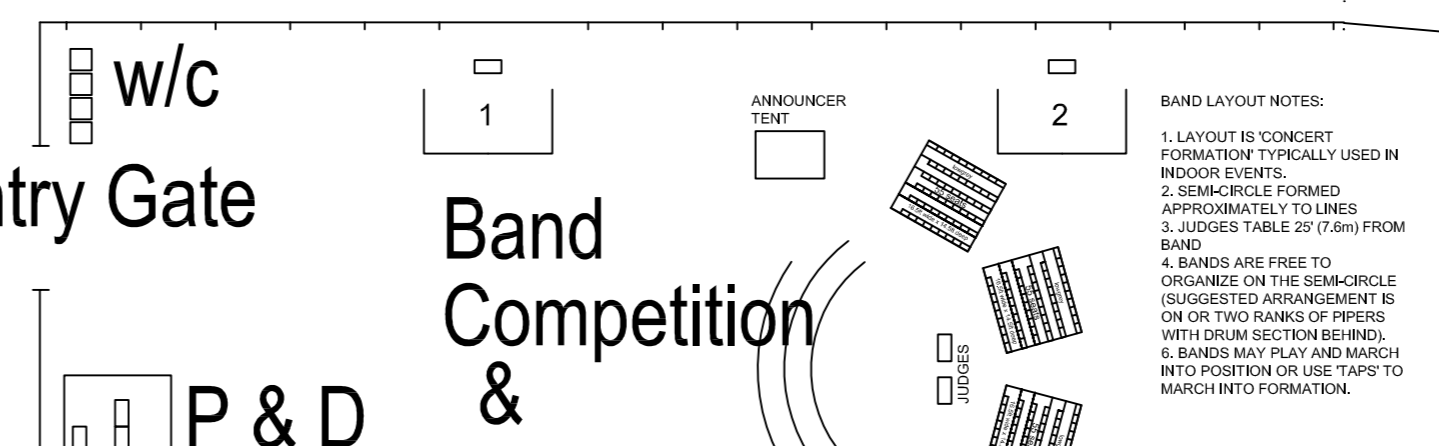

Parking

Main Entrance

Tickets

Pub & Entertainment

Dance backup

First Aid

Dance

Concession

Titans

Vendors

Agricentre West

Kids Area

Racetrack

Racetrack

Racetrack

Field Entry Gate

P & D Tent

Band Competition & Opening Ceremonies

Heavy Events & Tug of War

Sheep Dogs

Bands' Final Tuning

78th Frasers

Medieval

Titans Rugby

Bands' Tents

Solo Tuning Area
Bands' Tuning Area

Bands' Tents

Bands' Tents

Racetrack

Racetrack

Racetrack

Tent D